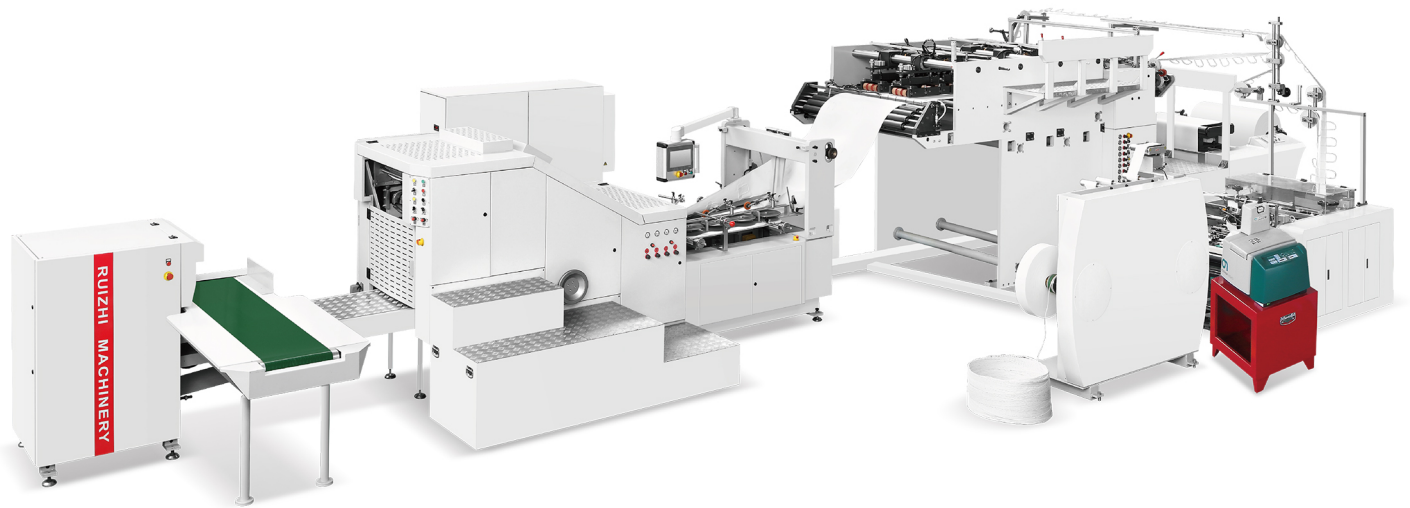

RZFD-330T

Square Bottom Paper Bags With Handle Inline

www.mted.com

I Main Features

- + **Quality Assurance:** Ruizhi Machinery square bottom paper bag machine, committed to international standards, ensures our equipment delivers unparalleled quality and performance, consistently setting the benchmark in the industry.
- + **High Safety Standards:** Ruizhi Machinery square bottom paper bag machine, with a full-cover safety shield and automatic shutdown alarm, ensures safe operation while protecting the product from external interference.
- + **Efficient Production:** Ruizhi Machinery square bottom paper bag machine, with its automated production line, produces 150 square bottom paper bags per minute, significantly reducing labor costs and enhancing productivity.
- + **Modular Design:** Ruizhi Machinery square bottom paper bag machine, with the independent operation and coordination of modules (feeding, forming, and sealing) minimize downtime, streamline production, and ensure fast, efficient paper bag manufacturing.

I Applications

- + Leisure Food Bags
- + Bread Bags
- + Dried Fruit Bags

I Specifications

Model	RZFD-330T
Cut-off Length	270-530mm
Cut-off Length (with Handle)	270-430mm
Bag Width	120-330mm
Bag Width (with Handle)	200-330mm
Bag Bottom Width	70-180mm
Bag Bottom Width(with Handle)	80-180mm
Basis Weight	60-150g/ m ²
Basis Weight(with Handle)	80-150g/ m ²
Roll Width	380-1050mm
Roll Width(with Handle)	580-1050mm
Roll Diameter	1500mm
Core Inner Diameter	76mm
Handle Patch Length	152mm
Handle Patch Width	40-50mm
Paper Cord Pitch	75mm
Handle Cord Diameter	4-5mm
Handle Patch Roll Width	100mm
Handle Patch Roll Diameter	1200mm
Handle Patch Basis Weight	100g/ m ²
Handle Height	100mm
Machine Speed	30-220pcs/min
Bag Making Speed	30-180pcs/min
Bag Making Speed(with Handle)	30-150pcs/min
Required Compressed Air	More than 0.36m ³ /min, 0.5-0.8MPa
Electrical Specifications	380V Three-Phase Four-Wire 42kW
Machine Weight	15000kg
Machine Dimensions	14500×6000×2500mm