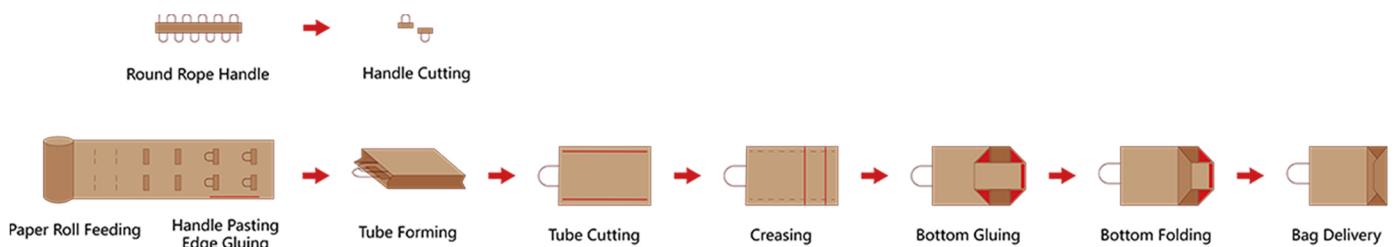

I Specifications

Model	RZFD-330T
Cut-off Length	270-530mm
Cut-off Length (with Handle)	270-430mm
Bag Width	120-330mm
Bag Width (with Handle)	200-330mm
Bag Bottom Width	70-180mm
Bag Bottom Width(with Handle)	80-180mm
Basis Weight	60-150g/ m²
Basis Weight(with Handle)	80-150g/ m²
Roll Width	380-1050mm
Roll Width(with Handle)	580-1050mm
Roll Diameter	1500mm
Core Inner Diameter	76mm
Handle Patch Length	152mm
Handle Patch Width	40-50mm
Paper Cord Pitch	75mm
Handle Cord Diameter	4-5mm
Handle Patch Roll Width	100mm
Handle Patch Roll Diameter	1200mm
Handle Patch Basis Weight	100g/ m²
Handle Height	100mm
Machine Speed	30-220pcs/min
Bag Making Speed	30-180pcs/min
Bag Making Speed(with Handle)	30-150pcs/min
Required Compressed Air	More than 0.36m³/min, 0.5-0.8MPa
Electrical Specifications	380V Three-Phase Four-Wire 42kW
Machine Weight	15000kg
Machine Dimensions	14500×6000×2500mm

I Paper Bag Forming Process